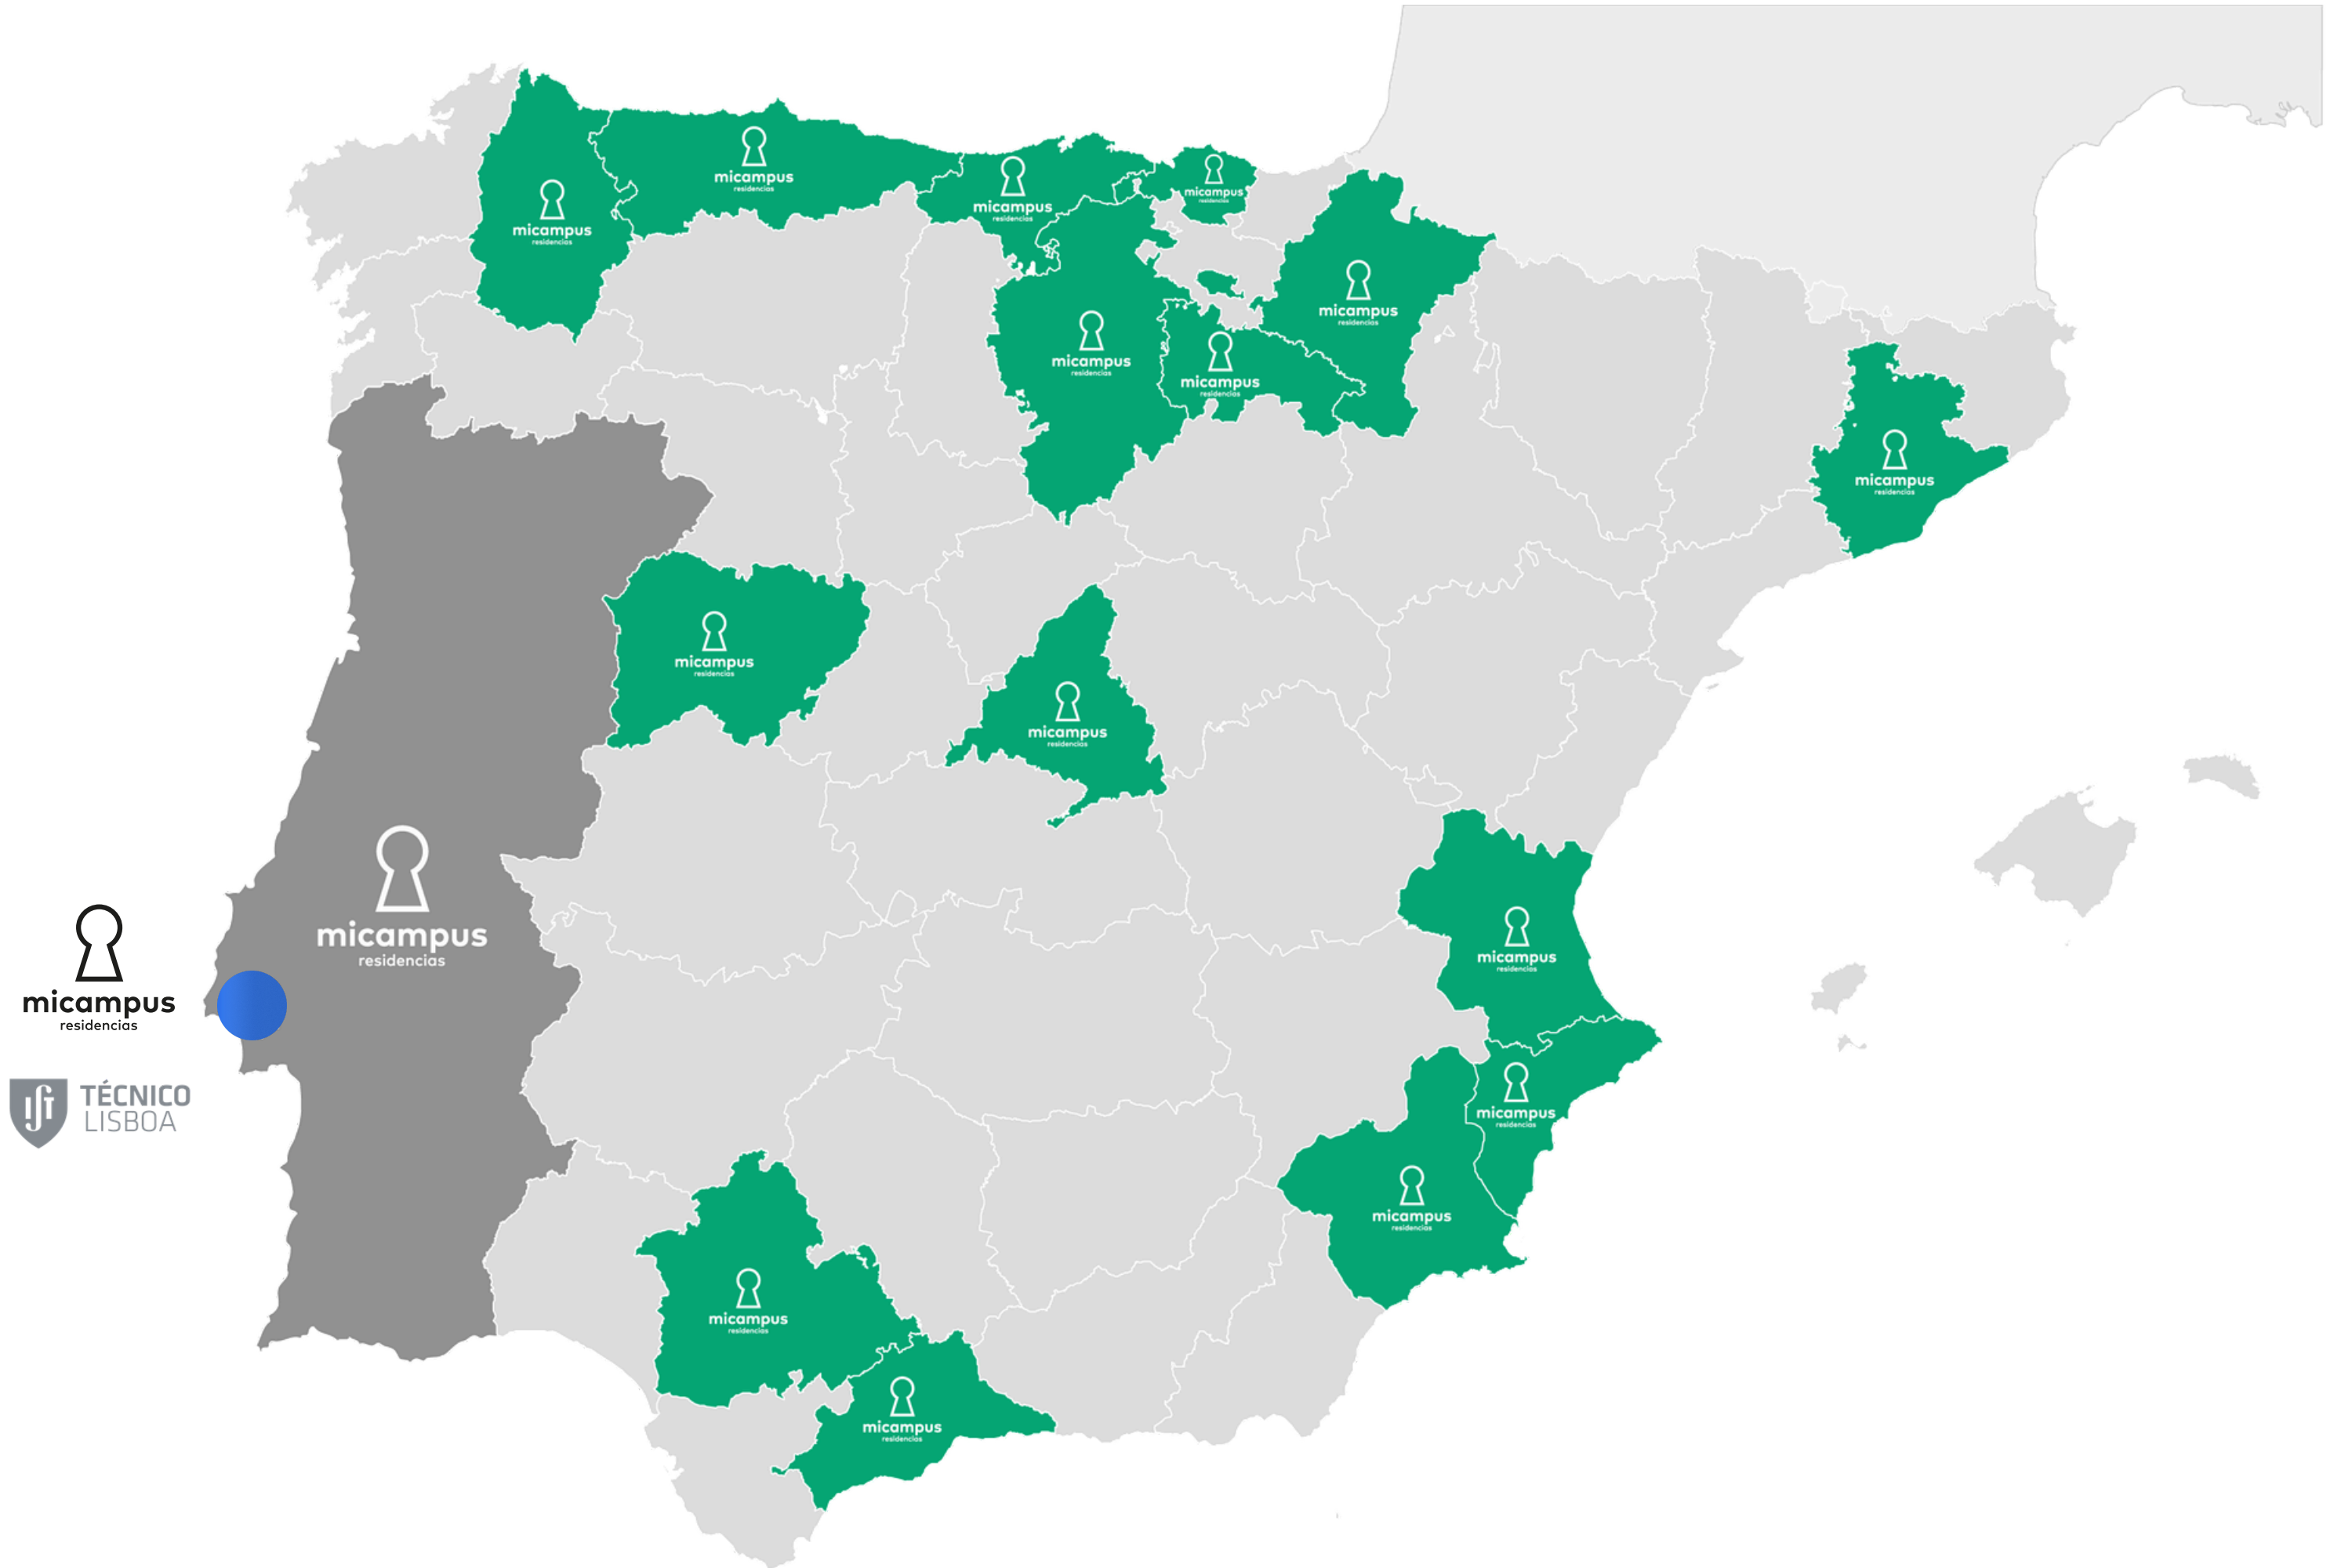

#01

micampus Areeiro

your new university home

#ExclusiveSpaces
FOR EXCEPTIONAL PEOPLE

micampus residencias

We are the leading network of university residences in the Iberian Peninsula, with 53 residences in Spain and Portugal that host thousands of students every year.

#03

Over 25 years housing students.

+ 53 residences
+ 20 cities

We want to create mutual value.

To strengthen the visibility of micampus Areeiro within the university ecosystem and build direct trust with students and educational institutions.

Address:

**Rua Sarmiento de Beires com Praça
Bernardo Santareno,
1900-411 Lisboa**

Live the way you want!

We are a hub of strategic connections in the student housing sector.

A new student living experience that combines **academic excellence, holistic well-being, and community.**