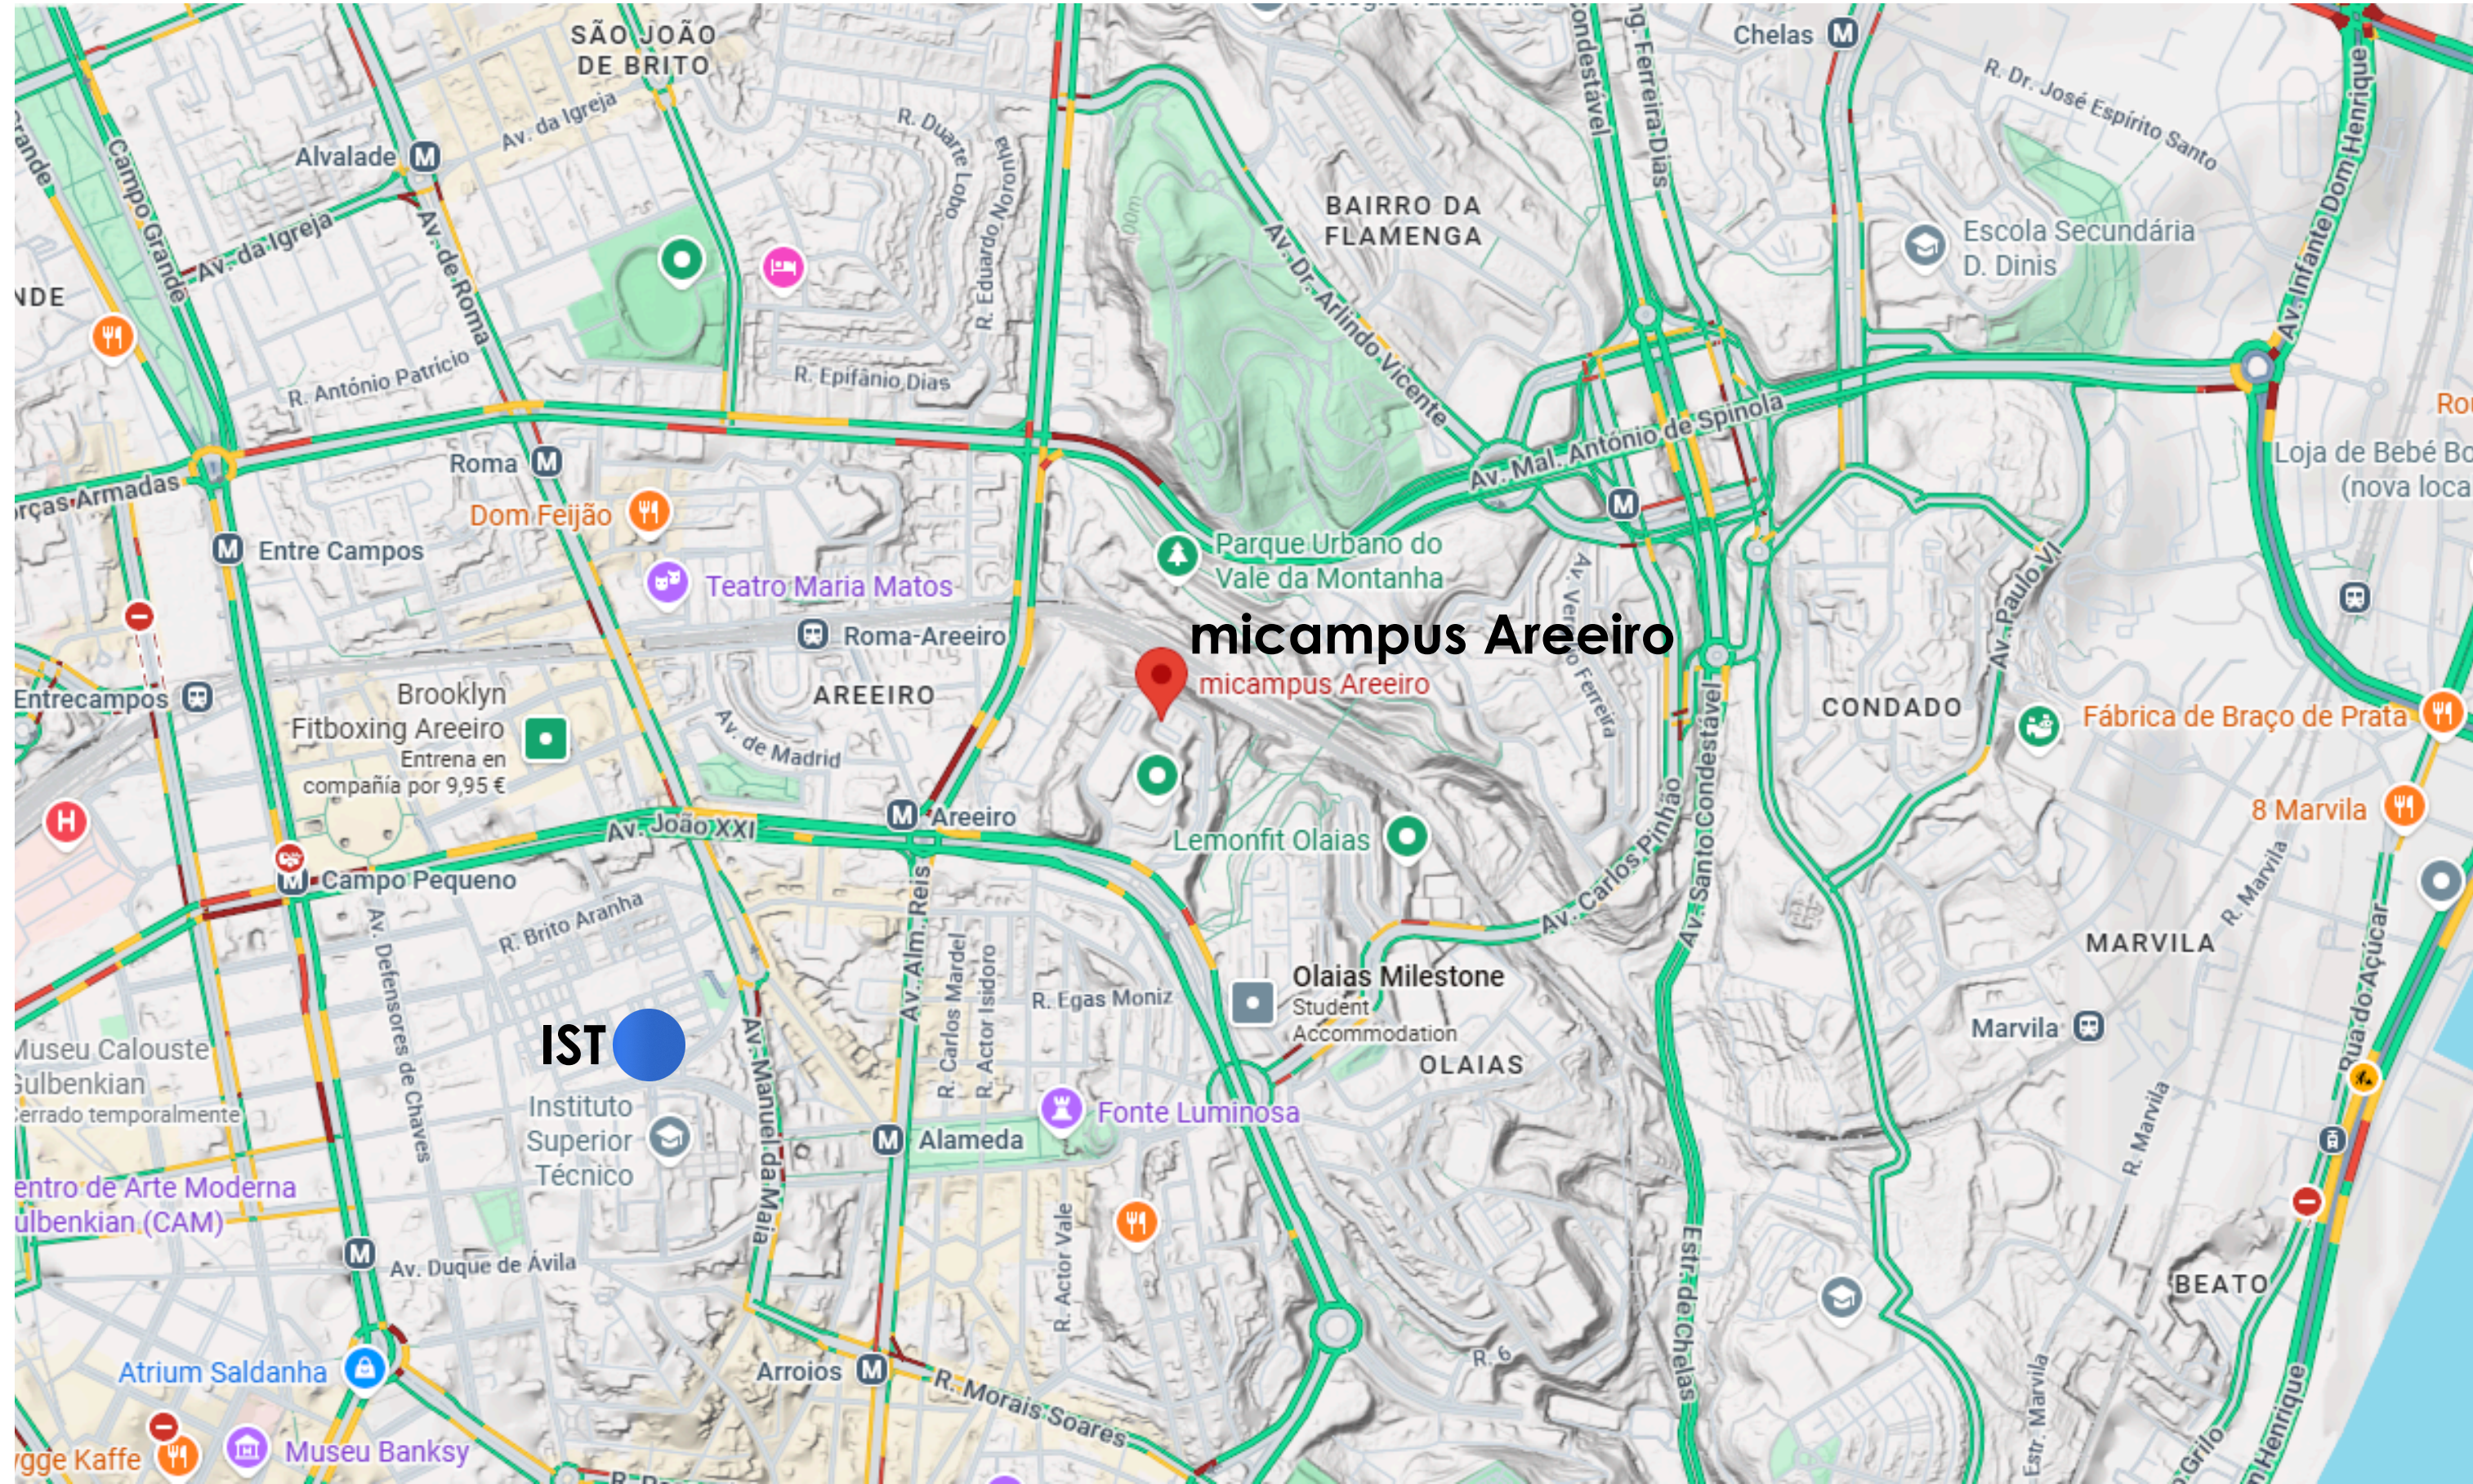

#01

micampus Areeiro

your new university home

#ExclusiveSpaces
FOR EXCEPTIONAL PEOPLE

micampus residencias

We are the leading network of university residences in the Iberian Peninsula, with 53 residences in Spain and Portugal that host thousands of students every year.

Address:

**Rua Sarmiento de Beires com Praça
Bernardo Santareno,
1900-411 Lisboa**

Live the way you want!

We are a hub of strategic connections in the student housing sector.

A new student living experience that combines **academic excellence, holistic well-being, and community.**

#07

Location

20'

10'

15'

micampus Areeiro

Room types:

- Economic Studio
- Standard Studio
- Deluxe Studio
- Balcony
- Balcony Deluxe