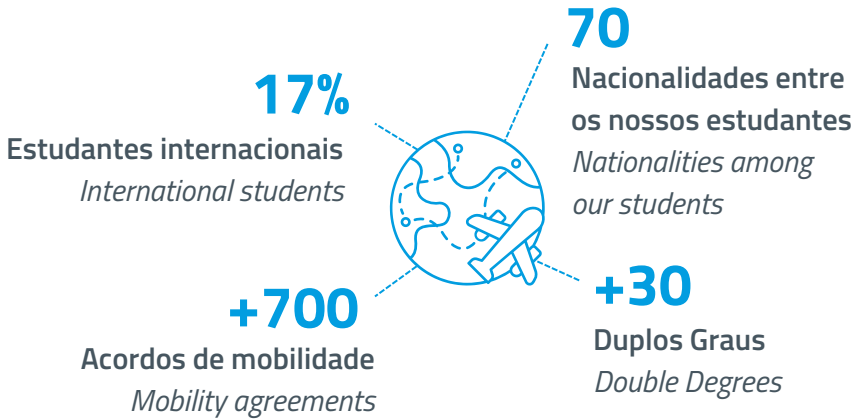

Internacionalização

Internationalisation

Redes e Programas internacionais

International Networks and Programmes

Athens 16 European HEIs

Cluster 12 Best European HEIs

MAGALHAES 40 LATAM and European HEIs

T.I.M.E. 59 Worldwide HEIs

Unite! University Network for Innovation,
Technology and Engineering

EIT InnoEnergy

Erasmus+

IAESTE

MIT Portugal

SMILE

+ entre outros
among others

Obtenha informação personalizada:

Get personalised information:

Gabinete de Admissões

Admissions Office

admissions@tecnico.ulisboa.pt

+351 924 452 113