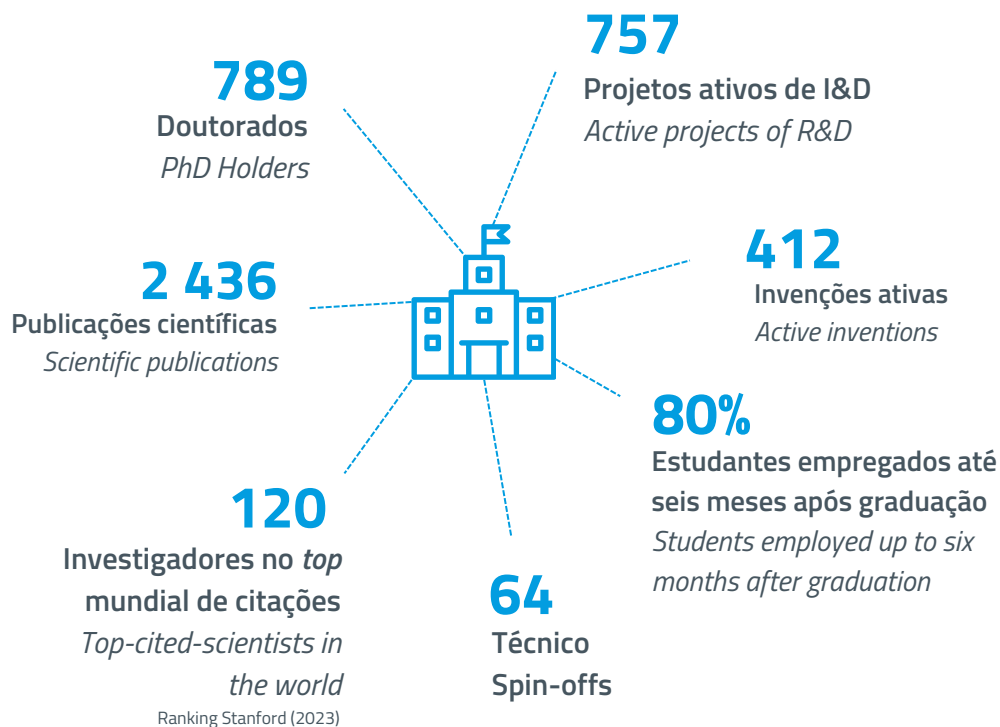

Melhor Escola de Engenharia em Portugal

Best Engineering School in Portugal

Rankings: US News, NTU, Leiden (2023)

Melhores Escolas de Engenharia na Europa

Best Engineering Schools in Europe

Rankings: US News, Leiden (2023)

Melhores Escolas de Engenharia no Mundo

Best Engineering Schools in the World

Rankings: US News (2023)

Ensino Superior de excelência nas áreas de Arquitetura, Engenharia, Ciência e Tecnologia *Higher Education of excellence in the fields of Architecture, Engineering, Science and Technology**